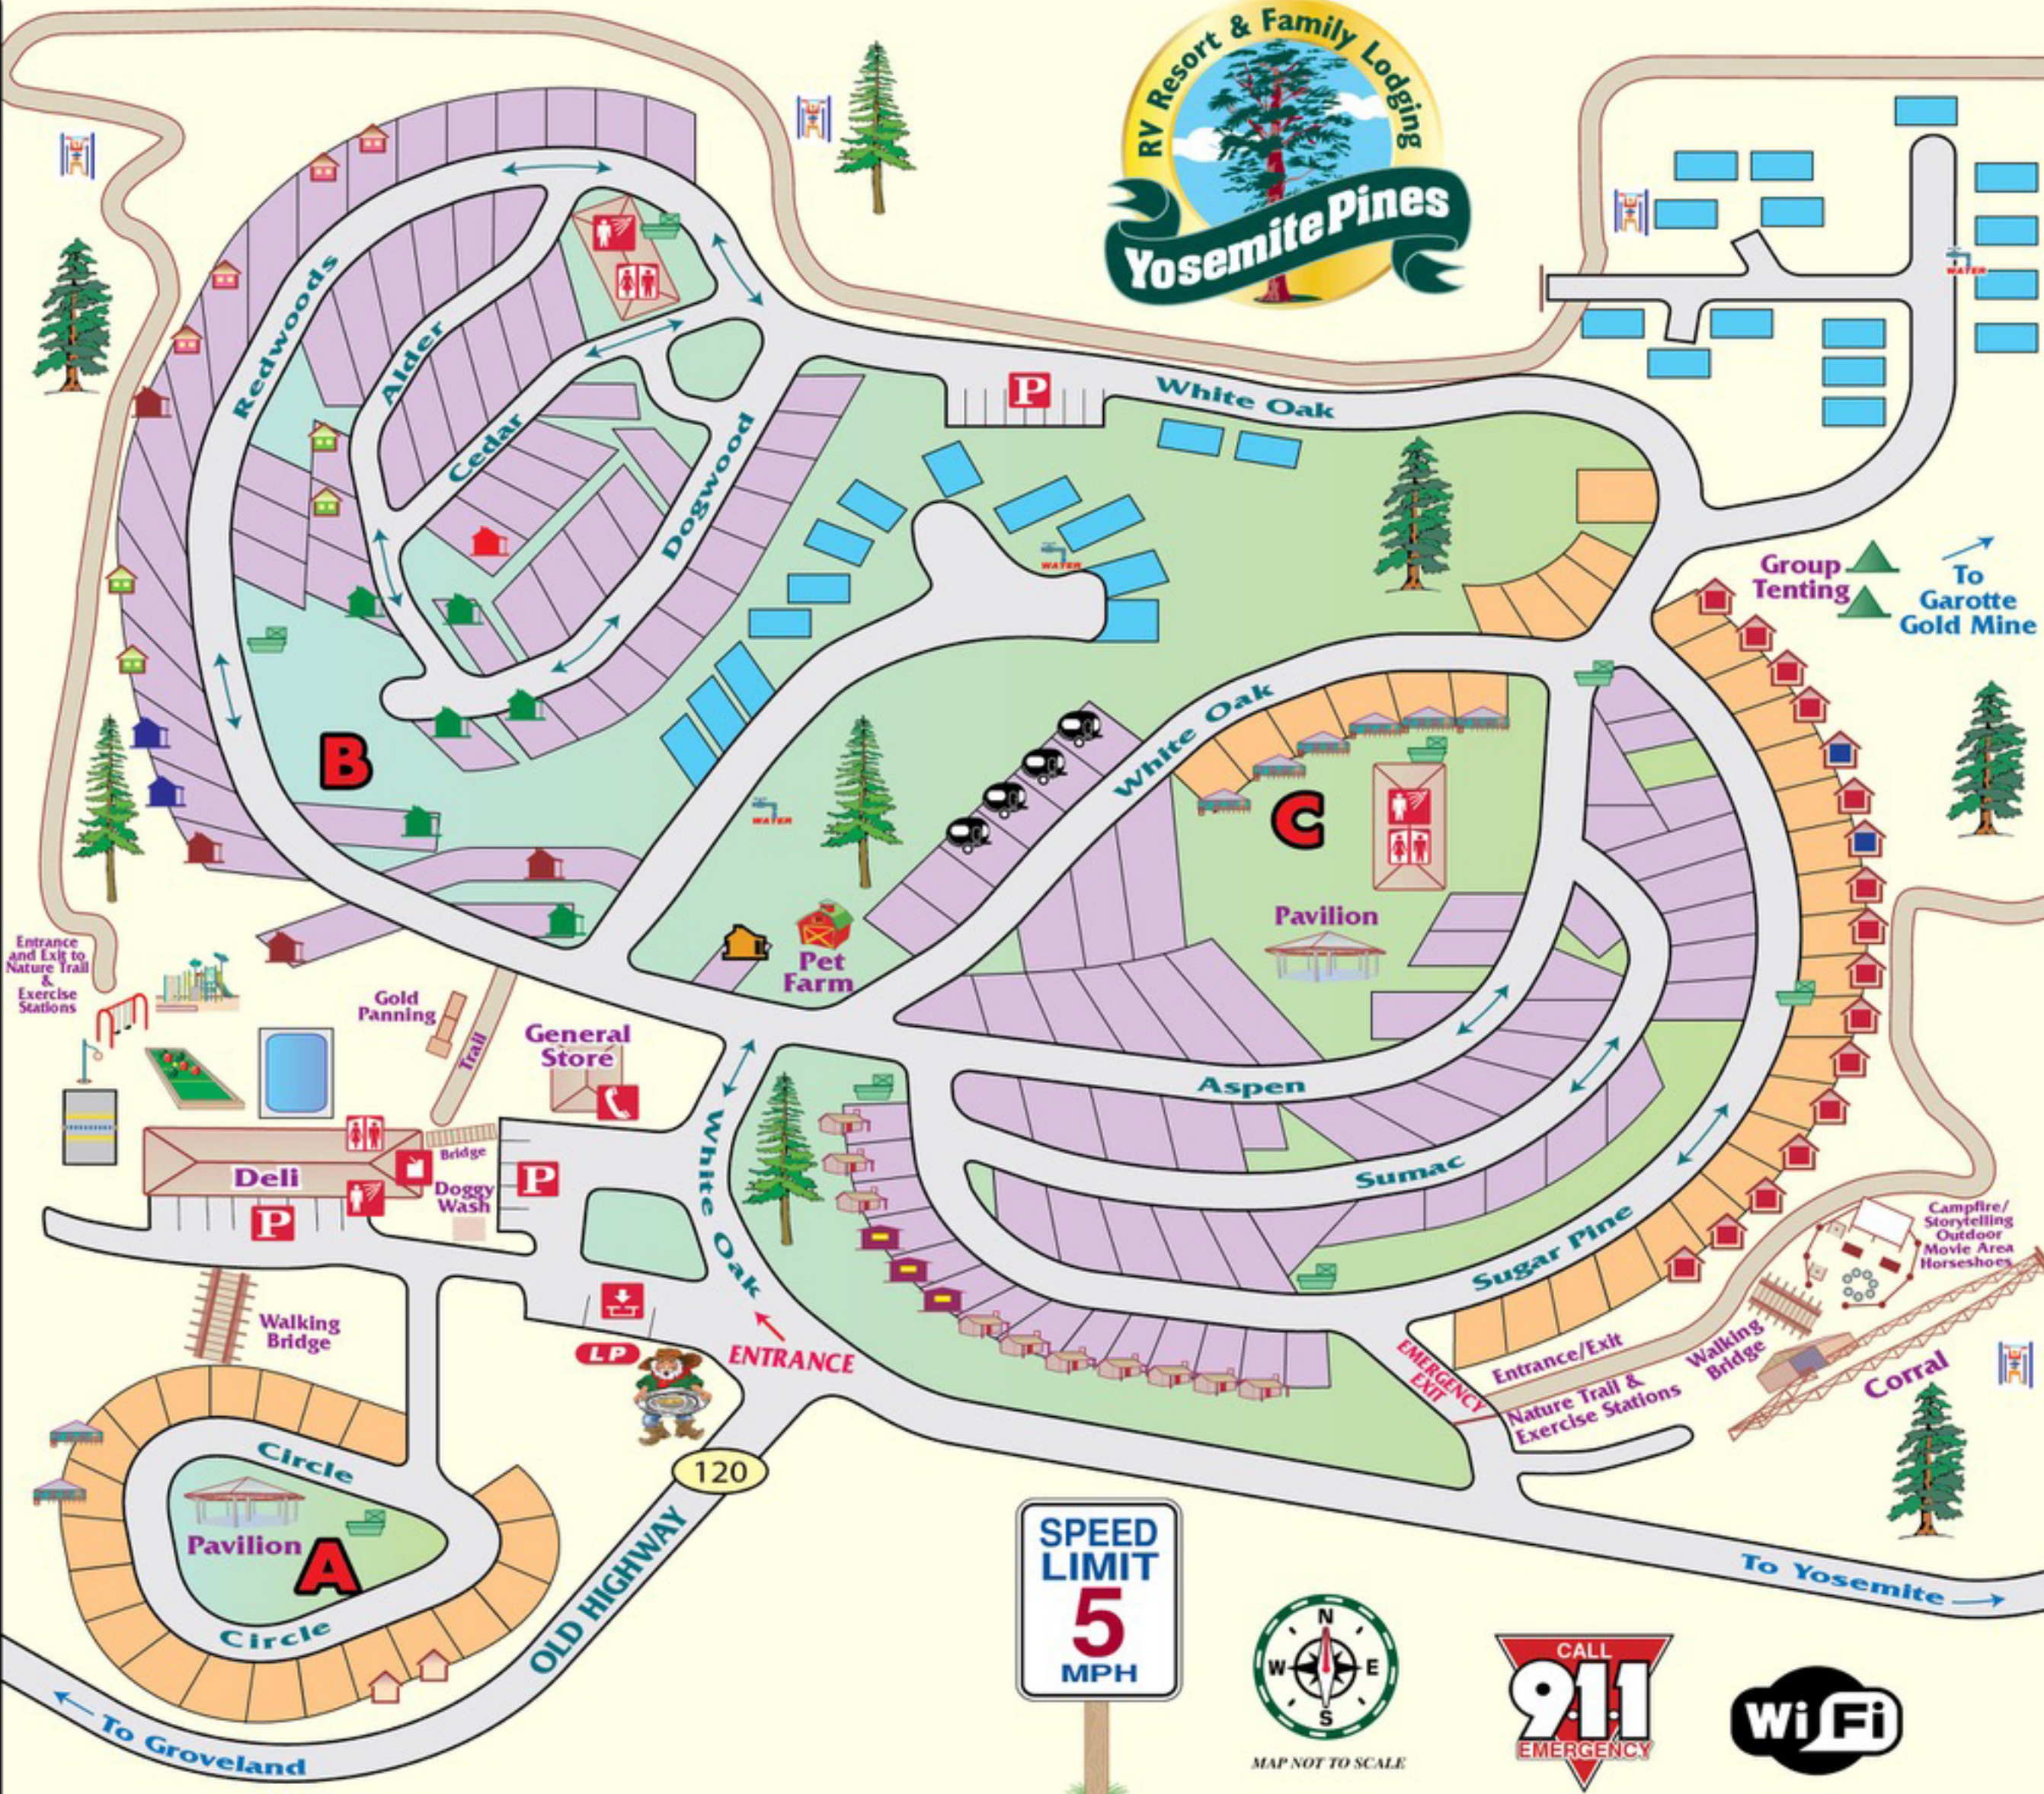

MAP KEY

- Full Hook-ups
- Partial Hook-ups
- Tent Sites
- Luxury Cabin
- Premium Loft Cabin
- Premium Cabin
- Elite Premium Cabin
- Elite Premium Lot Cabin
- Deluxe Cabin
- Standard Cabin
- Basic Cabin
- Cedar Cabin 1 Room
- Cedar Cabin 2 Room
- Cozy Cabin
- Cozy Cabin 2 Queens
- Yurt
- Conestoga Wagon
- Classic Trailer Village
- Telephone
- Parking
- Laundry Room
- Restrooms
- Showers
- Dump Station
- Playground
- Exercise Station
- Nature Trail
- Water
- Volleyball
- Horseshoes
- Bocce Ball Court
- Swing Set
- Tetherball
- Propane
- Dumpster

MAP NOT TO SCALE

To Garotte Gold Mine

To Yosemite

Entrance and Exit to Nature Trail & Exercise Stations

EMERGENCY EXIT

Entrance/Exit Nature Trail & Exercise Stations

ENTRANCE

120

OLD HIGHWAY

To Groveland